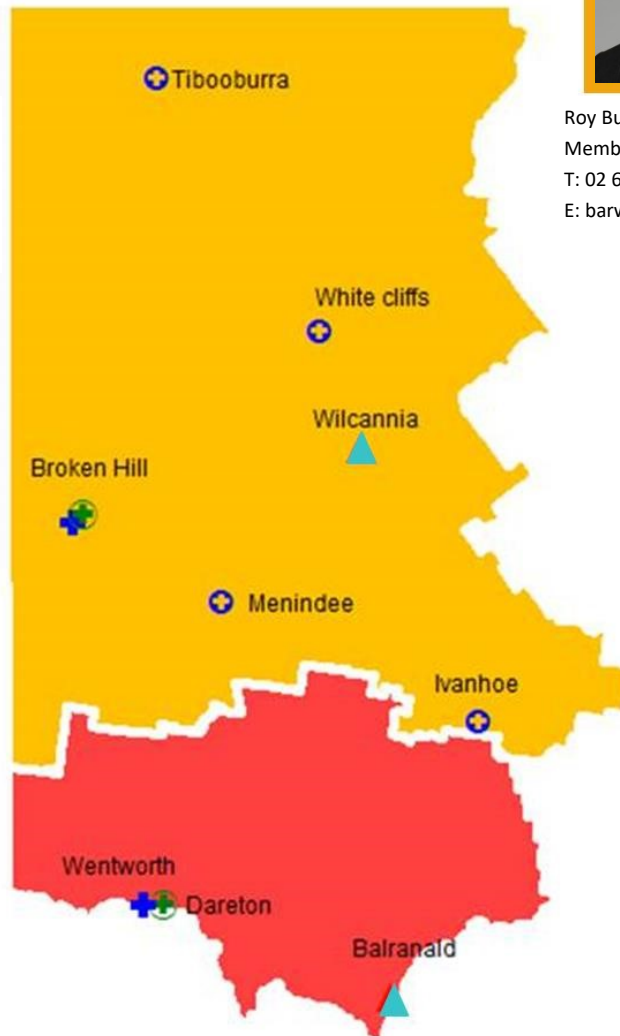

State MPs at a Glance

Health
Far West
Local Health District

Helen Dalton (SFF)
Member for Murray
T: 02 6962 6644
E: murray@parliament.nsw.gov.au

Roy Butler (SFF)
Member for Barwon
T: 02 6792 1422
E: barwon@parliament.nsw.gov.au

Far West Local Health District

Hospital

ED and Primary Health

Community Health Centre

MPS